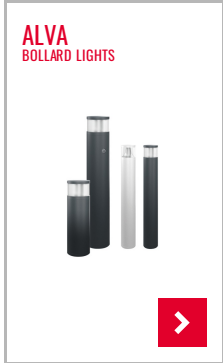

OTHER PRODUCTS